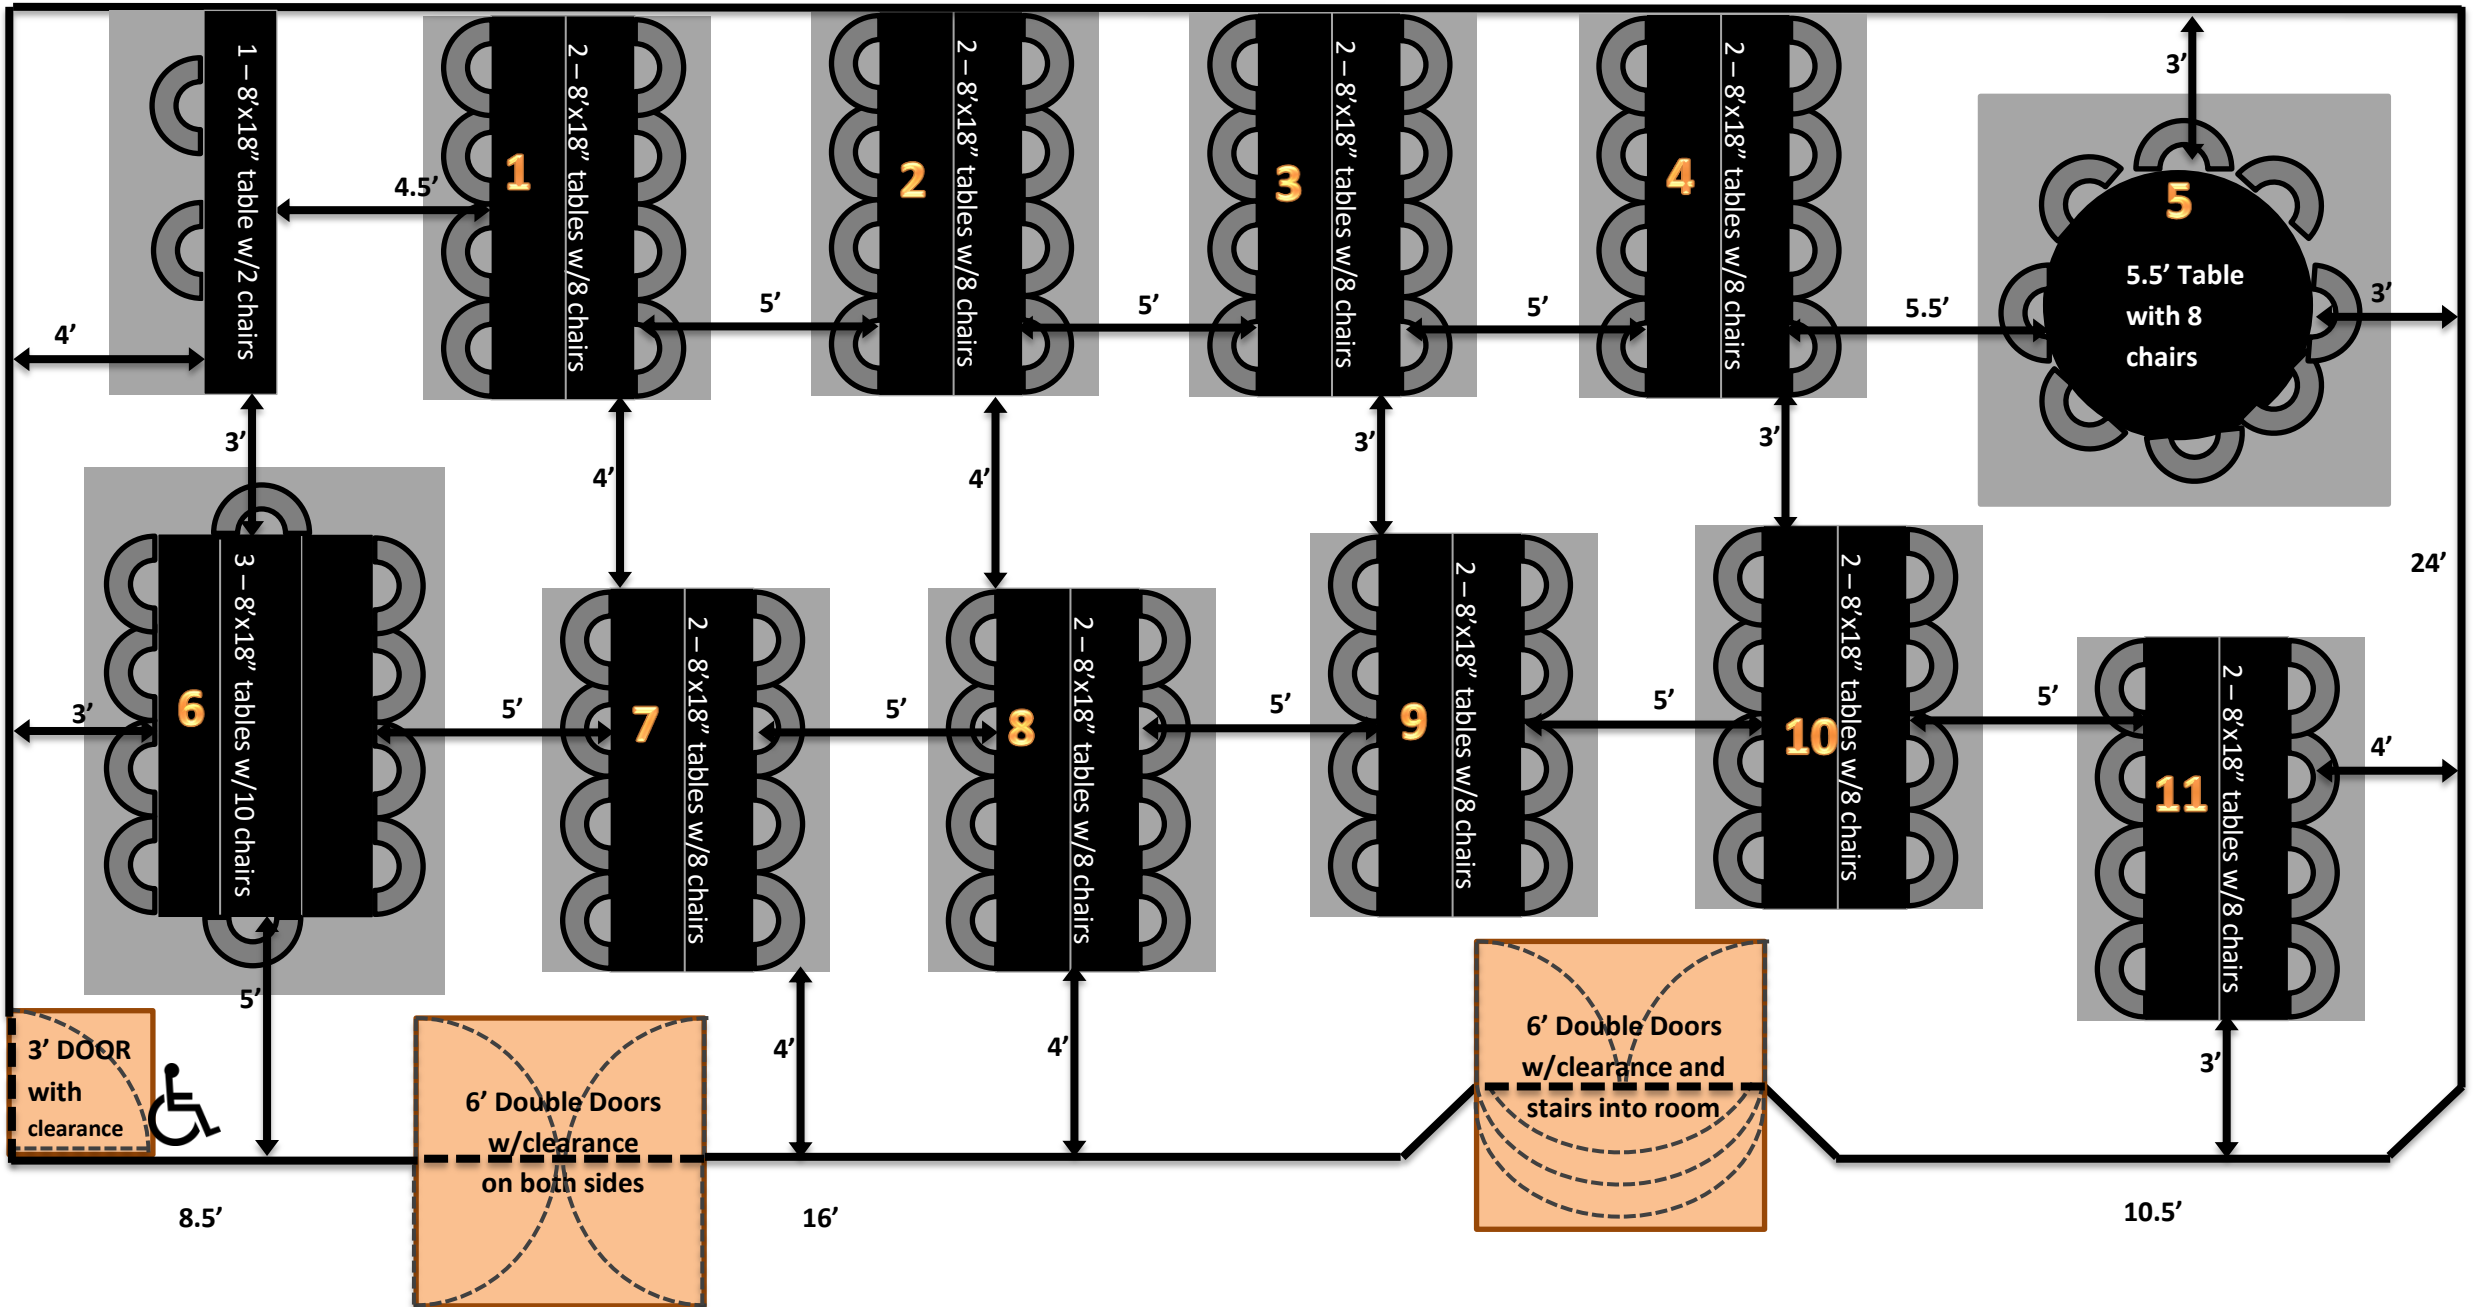

Room: Sunnyside 51' x 24' All measurements are from end of table to end of table or wall. LAYOUT – sized for 8"x14" paper

Room: Washington Irving 38.5' x 18.5' All measurements are from end of table to end of table or wall. LAYOUT – sized for 8"x14" paper